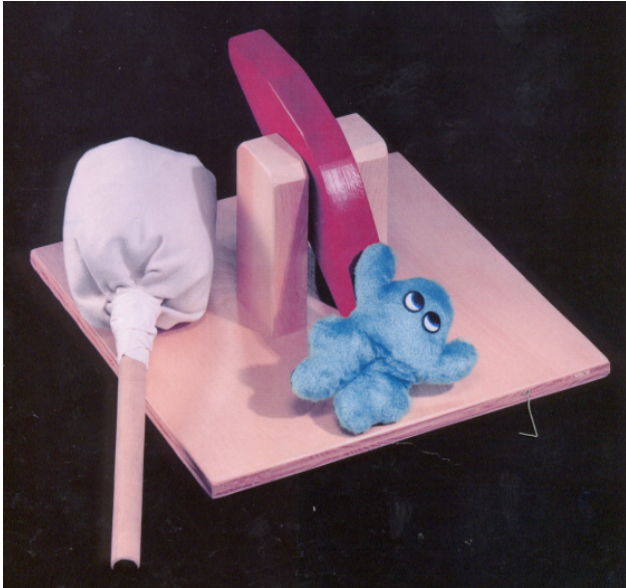

# FLIP-A-FROG

### PREPARATION:

1. Place game on a sturdy and level table at front of booth
2. Place basket 10ft from backside of table

### RUNNING THE GAME

1. Player gets 1 chance to hit with mallet and launch the frog into the basket.
2. If frog does not land in basket, player receives consolation.

**FIRST PRIZE – FROG IN BASKET**

**CONSOLATION PRIZE – ALL OTHER TOTALS**